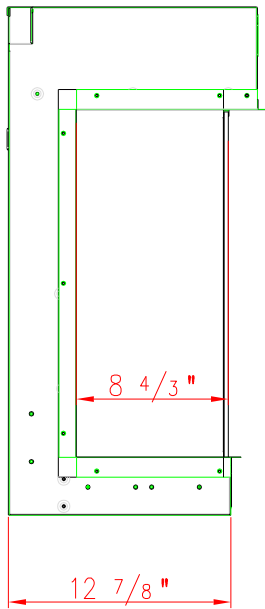

TECHNICAL SPECIFICATIONS

VOLTS	120V	
AMPS	12.5A	
WATTS	1500W	
HEATER	HIGH	1500W watts
	LOW	750W watts
NO HEATER	45.2 WATTS MAX	
LAMPS	QUANTITY	150 PCS LED
	WATTS	0.5W&0.15W&0.06W
	TOTAL WATTS	31.4 W
ROTOR MOTOR	3 at 8.7 watts	
HEIGHT.WIDTH.DEPTH	74.6 X 117.3 X 38.2 cm	
GLASS VIEWING OPENING	114.3 X 50.9 cm	
SHIPPING SIZE	88 X 131 X 48 cm	
SHIPPING WEIGHT	70.7 Kgs	
	UNIT	1
	GLASS FRONT	Included
PLUG LOCATION	Left Side	
CORD LENGTH	70.9 < L	
APPROX.HEATING AREA	400 SQ FT	

SERIES TRV-BESPOKE	MODEL TRV-45 BESPOKE		REV 1
SCALE 1"=1'-0"	DATE:11/26/2022		SHEET 1 OF 1

TECHNICAL SPECIFICATIONS

VOLTS	120V	
AMPS	12.5A	
WATTS	1500W	
HEATER	HIGH	1500W watts
	LOW	750W watts
NO HEATER	45.2 WATTS MAX	
LAMPS	QUANTITY	150 PCS LED
	WATTS	0.5W&0.15W&0.06W
	TOTAL WATTS	31.4 W
ROTOR MOTOR	3 at 8.7 watts	
HEIGHT.WIDTH.DEPTH	29 3/8 " X 46 1/8 " X 15 "	
GLASS VIEWING OPENING	45 " X 20 "	
SHIPPING SIZE	34 5/8 " X 51 5/8 " X 18 7/8 "	
SHIPPING WEIGHT	155.5 LBS	
	UNIT	1
	GLASS FRONT	Included
PLUG LOCATION	Left Side	
CORD LENGTH	70.9 < L	
APPROX.HEATING AREA	400 SQ FT	

SERIES TRV-BESPOKE	MODEL TRV-45 BESPOKE		REV 1
SCALE 1"=1'-0"	DATE :11/26/2022	SHEET 1 OF 1	