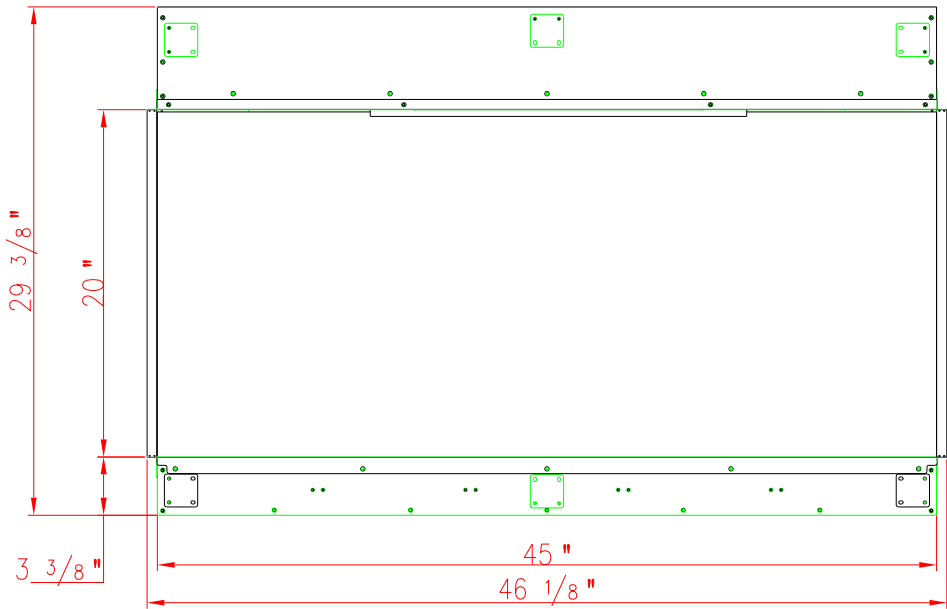

TECHNICAL SPECIFICATIONS

VOLTS	120V	
AMPS	12.5A	
WATTS	1500W	
HEATER	HIGH	1500W watts
	LOW	750W watts
NO HEATER	45.2 WATTS MAX	
LAMPS	QUANTITY	150 PCS LED
	WATTS	0.5W&0.15W&0.06W
	TOTAL WATTS	31.4 W
ROTOR MOTOR	3 at 8.7 watts	
HEIGHT.WIDTH.DEPTH	74.6 X 117.3 X 38.2 cm	
GLASS VIEWING OPENING	114.3 X 50.9 cm	
SHIPPING SIZE	88 X 131 X 48 cm	
SHIPPING WEIGHT	70.7 Kgs	
	UNIT	1
	GLASS FRONT	Included
PLUG LOCATION	Left Side	
CORD LENGTH	70.9 < L	
APPROX.HEATING AREA	400 SQ FT	

SERIES TRV-BESPOKE	MODEL TRV-45 BESPOKE		REV 1
SCALE 1"=1'-0"	DATE:11/26/2022		SHEET 1 OF 1

TECHNICAL SPECIFICATIONS

VOLTS	120V	
AMPS	12.5A	
WATTS	1500W	
HEATER	HIGH	1500W watts
	LOW	750W watts
NO HEATER	45.2 WATTS MAX	
LAMPS	QUANTITY	150 PCS LED
	WATTS	0.5W&0.15W&0.06W
	TOTAL WATTS	31.4 W
ROTOR MOTOR	3 at 8.7 watts	
HEIGHT.WIDTH.DEPTH	29 3/8 " X 46 1/8 " X 15 "	
GLASS VIEWING OPENING	45 " X 20 "	
SHIPPING SIZE	34 5/8 " X 51 5/8 " X 18 7/8 "	
SHIPPING WEIGHT	155.5 LBS	
	UNIT	1
	GLASS FRONT	Included
PLUG LOCATION	Left Side	
CORD LENGTH	70.9 < L	
APPROX.HEATING AREA	400 SQ FT	

SERIES TRV-BESPOKE	MODEL TRV-45 BESPOKE		REV 1
SCALE 1"=1'-0"	DATE :11/26/2022	SHEET 1 OF 1	